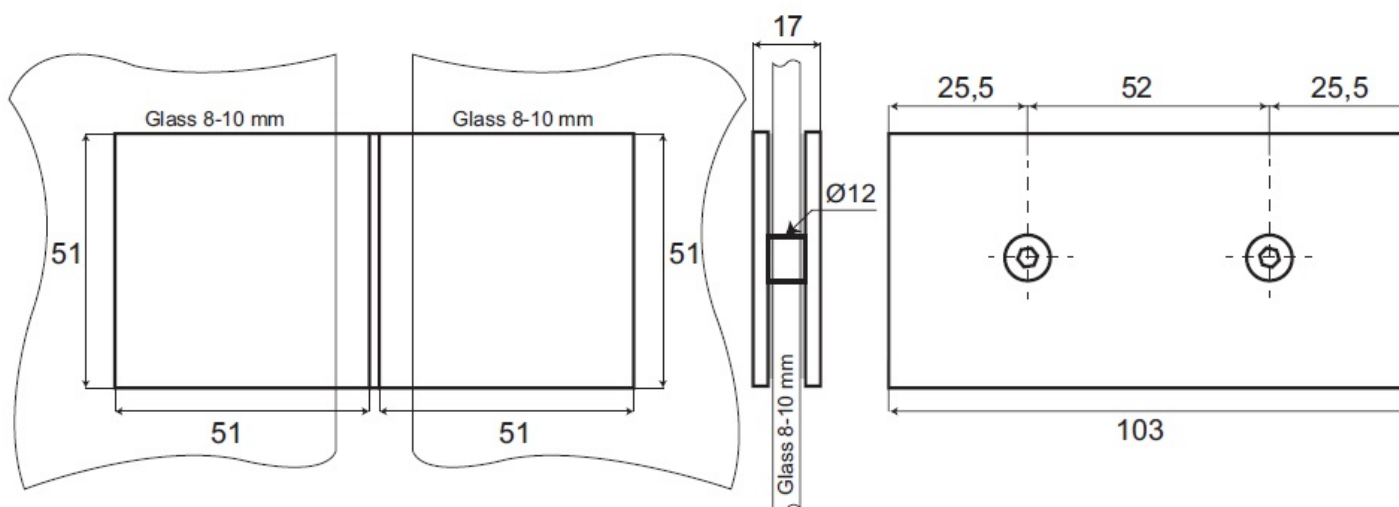

PRODUCT SHEET

Description:

Glass Clamp "Bern", 180DG, CPL, Glass/Glass, 102,5x51x17mm, Square Corners, 8-10mm Glass, Glass Mounted By \varnothing 12mm, Drilling, Brass Material

Item number:

15.23.695-2

Units	Box	Carton	HS Code	Barcode
Pcs.	1	50	8302419000	 5704866478090